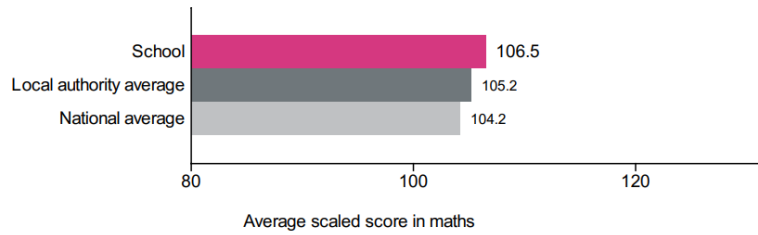

Average scaled score in:

Reading

Number of pupils = 13

Maths

Number of pupils = 13

KS1- KS2 Progress

Our progress scores from KS1 to KS2 are as follows:

Reading + 2.18

Writing + 2.47

Maths + 1.50