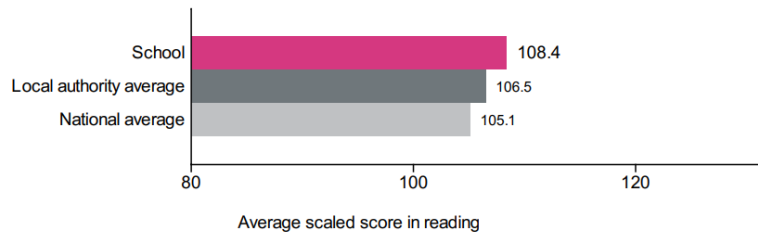

Average scaled score in:

Reading

Number of pupils = 13