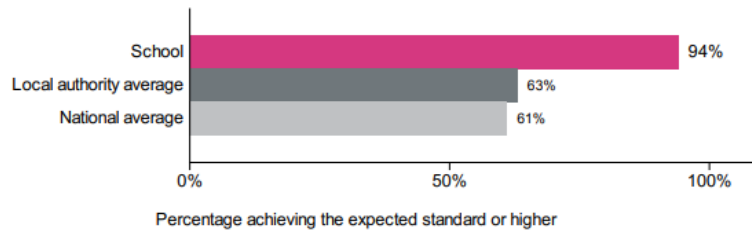

Reading, writing and maths combined

Percentage of pupils achieving the expected standard or higher

Number of pupils = 17